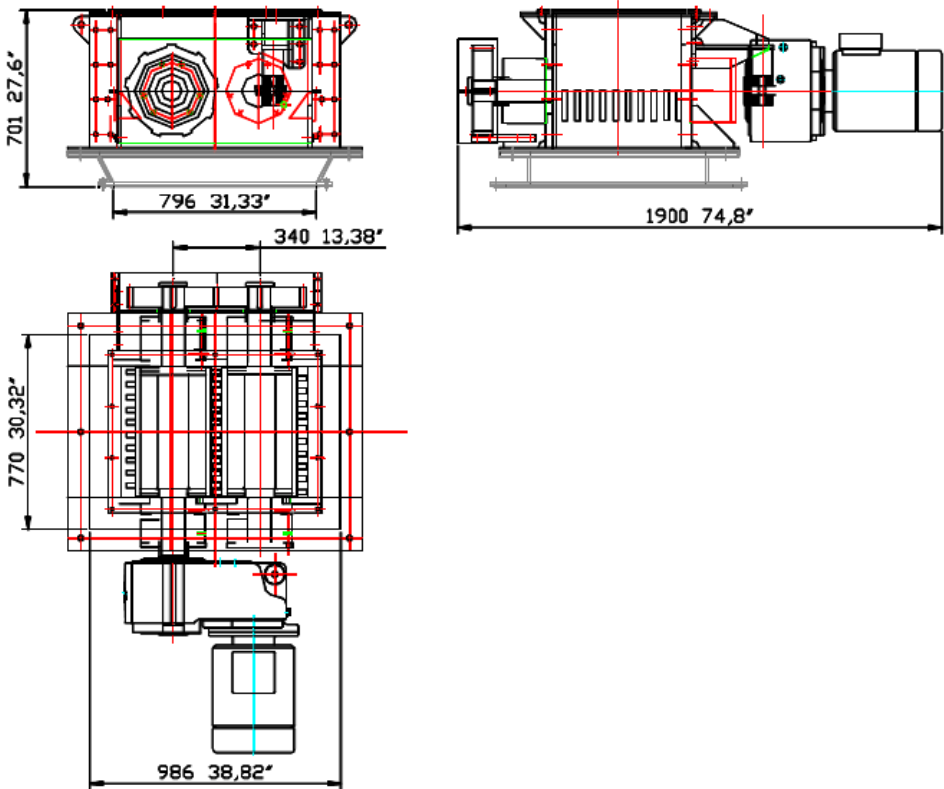

BONE CRUSHER

LPB - 10

Years of Rendering Solutions