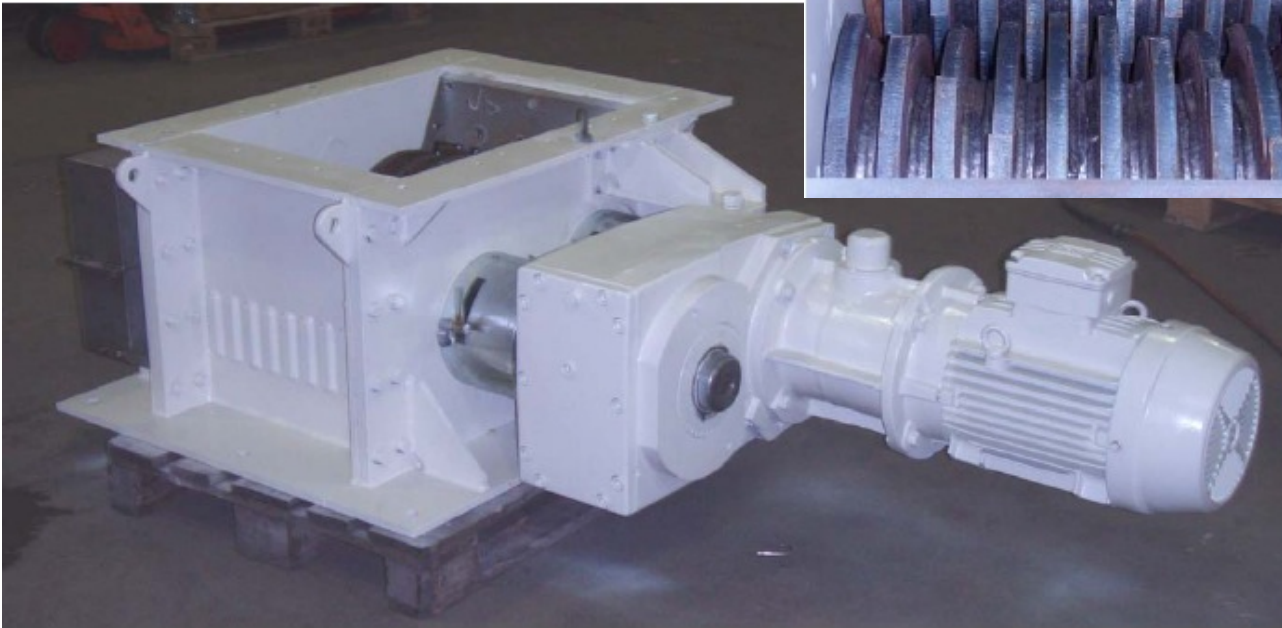

BONE CRUSHER

LPB - 10

Years of Rendering Solutions